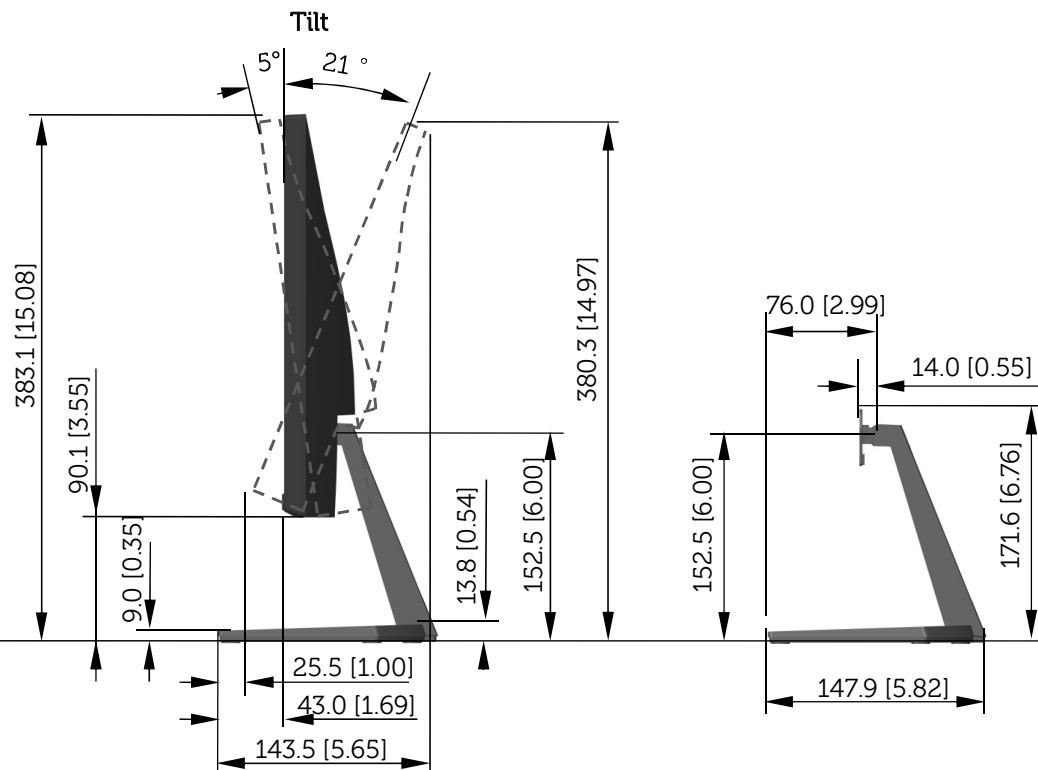

# S2218H / S2218M Outline Dimension

Unit: mm (inch)  
 Dimension: Nominal  
 Scale: Not to scale

Back view of Monitor without stand

S2318H / S2318HX / S2318HN / S2318NX / S2318M Outline Dimension

Unit: mm (inch)  
 Dimension: Nominal  
 Scale: Not to scale

Back view of Monitor without stand