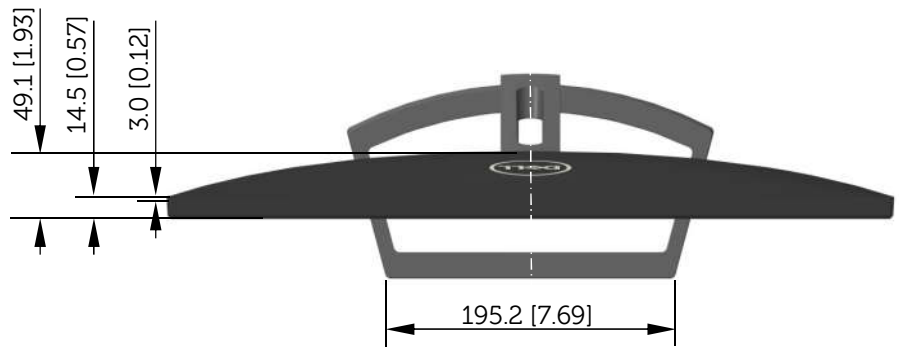

# S2218H / S2218M Outline Dimension

Unit: mm (inch)  
 Dimension: Nominal  
 Scale: Not to scale

Back view of Monitor without stand

S2318H / S2318HX / S2318HN / S2318NX / S2318M Outline Dimension

Unit: mm (inch)  
 Dimension: Nominal  
 Scale: Not to scale

Back view of Monitor without stand