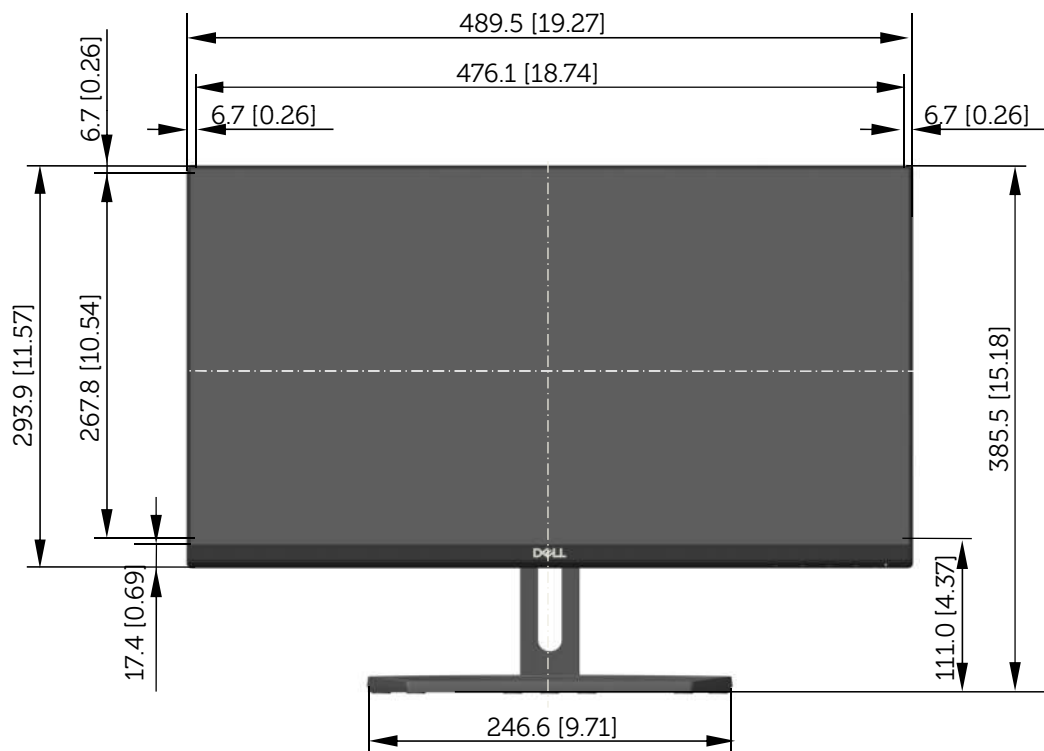

# S2218H / S2218M Outline Dimension

Unit: mm (inch)  
 Dimension: Nominal  
 Scale: Not to scale

Back view of Monitor without stand

S2318H / S2318HX / S2318HN / S2318NX / S2318M Outline Dimension

Unit: mm (inch)  
 Dimension: Nominal  
 Scale: Not to scale

Back view of Monitor without stand